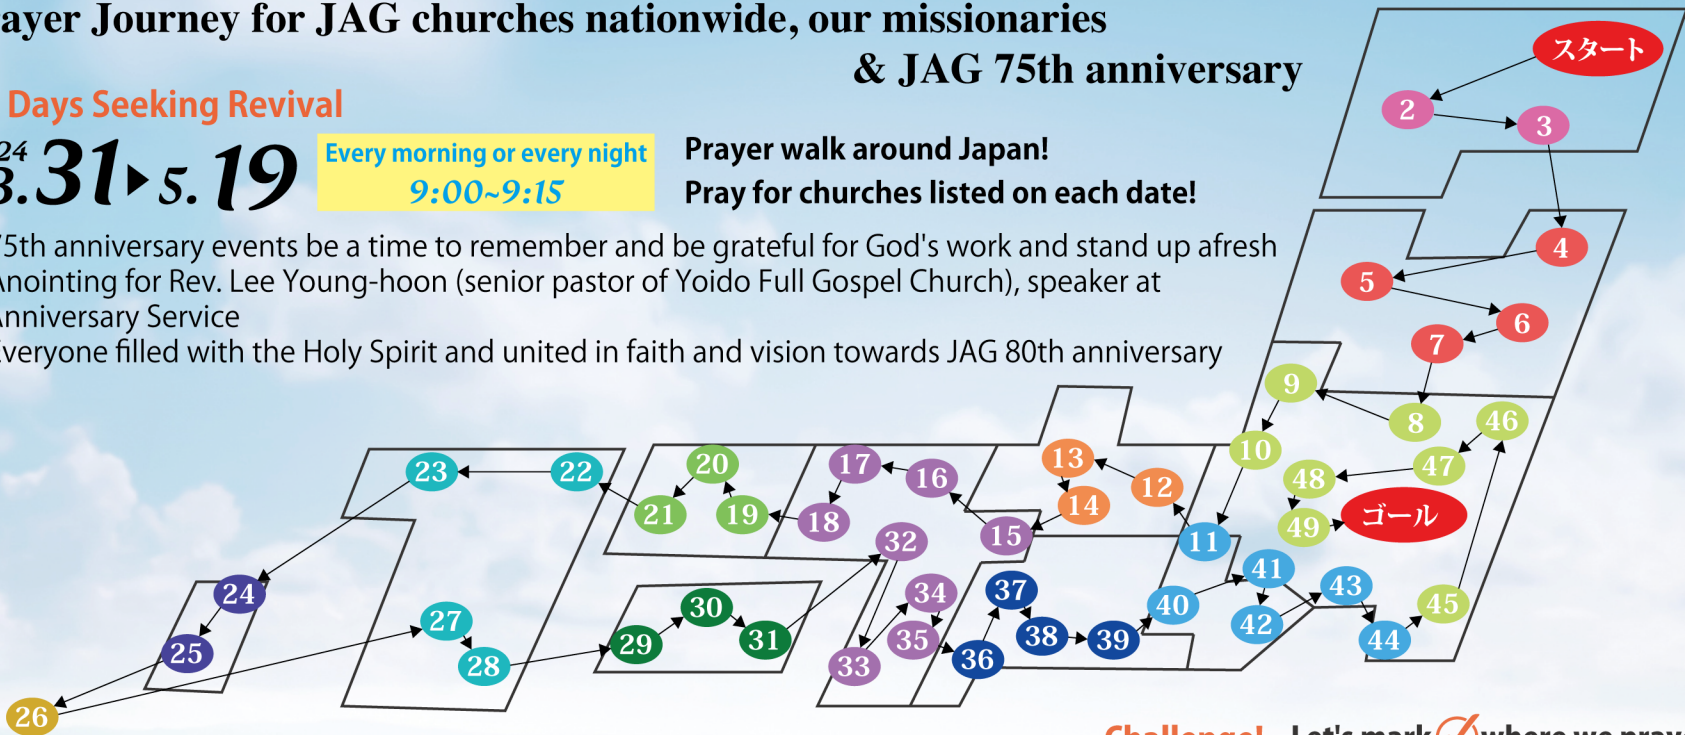

Dates March 31 (Sun) ~ May 19 (Sun) 2024

Time Every morning or every night 9:00~9:15

Pray in the Spirit on all occasions

Ephesians 6:18

Japan Assemblies of God

Daily Prayer Movie

Prayer Journey for JAG churches nationwide, our missionaries

& JAG 75th anniversary

50 Days Seeking Revival

2024 **3.31 ▶ 5.19**

Every morning or every night
9:00~9:15

Prayer walk around Japan!

Pray for churches listed on each date!

- ① 75th anniversary events be a time to remember and be grateful for God's work and stand up afresh
- ② Anointing for Rev. Lee Young-hoon (senior pastor of Yoido Full Gospel Church), speaker at Anniversary Service
- ③ Everyone filled with the Holy Spirit and united in faith and vision towards JAG 80th anniversary